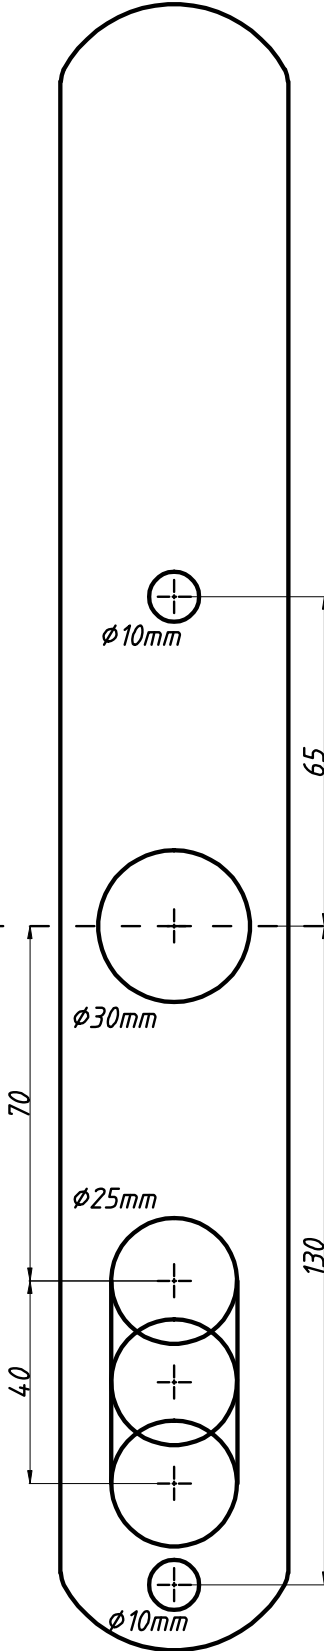

TEMPLATE

DOOR EDGE

70mm Bechseel. From outside fold along left edge of door
60mm Bechseel. From outside fold along left edge of door
50mm Bechseel. From outside fold along left edge of door
40mm Bechseel. From outside fold along left edge of door
30mm Bechseel. From outside fold along left edge of door

Centre line of Latch

30mm Bechseel. From outside fold along right edge of door
40mm Bechseel. From outside fold along right edge of door
45mm Bechseel. From outside fold along right edge of door
50mm Bechseel. From outside fold along right edge of door
60mm Bechseel. From outside fold along right edge of door

DOOR EDGE