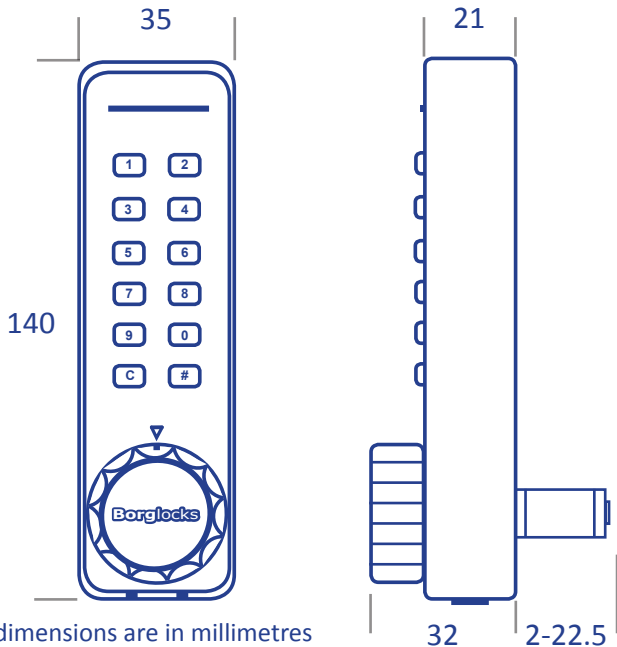

Borglocks

200 Series
Cabinet Lock

*All dimensions are in millimetres