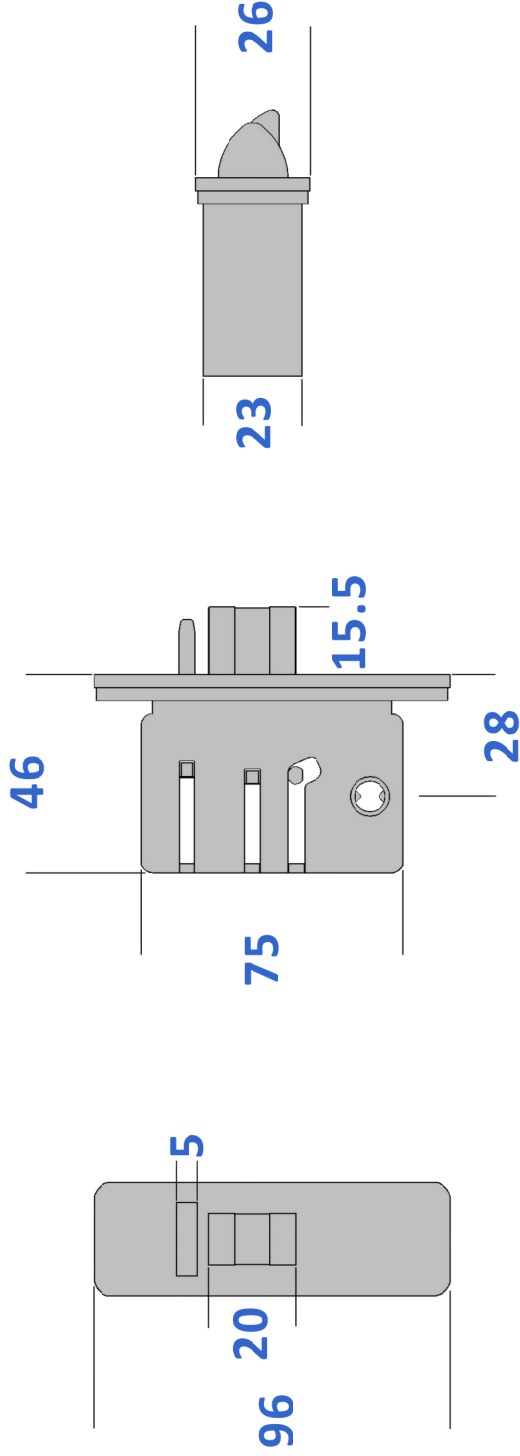

Borg Locks Mk2 Aluminium Latch Dimensional Drawing

*All dimensions in mm